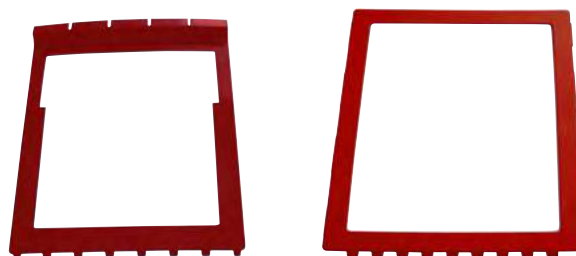

 **Fácil movilidad**
Easy to move

 **4 ruedas direccionales, 2 con freno. (Opcional modelo sin ruedas)**
4 directional wheels, 2 with a brake (Option: model without wheels)

Dimensiones | *Dimensiones:* **485x480xh410mm** (Basket20 ShopRoll34-52)
585x490xh425mm (ShopRoll55)
511x491xh604mm (ShopRoll65)
480x475xh330mm (ShopRoll80)

 **Fácil instalación**
Easy to install

 **Fácil manipulación para cambio de publicidad**
Easy to change advertising material

Dimensiones | Dimensiones: **320x248xh27mm (ShopRoll34)**
233x291xh7mm (ShopRoll52)