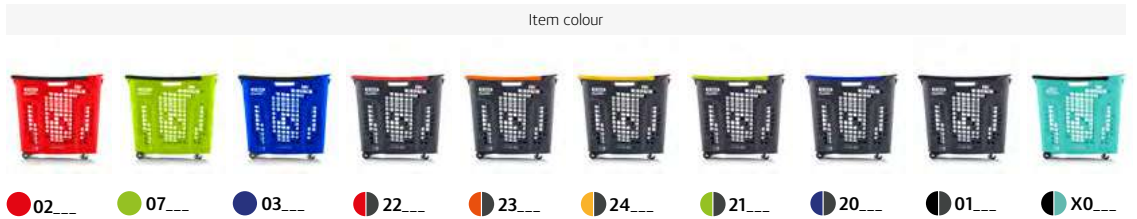

ShopRoll⁸⁰

ITEM number	Dimensions LxWxH mm	Weight	Box Dimensions LxWxH mm					Container 20'	Container 40'
__258	410x595xh532	2,3 kg	610x420xh1040	9	4	36	72	882	1872