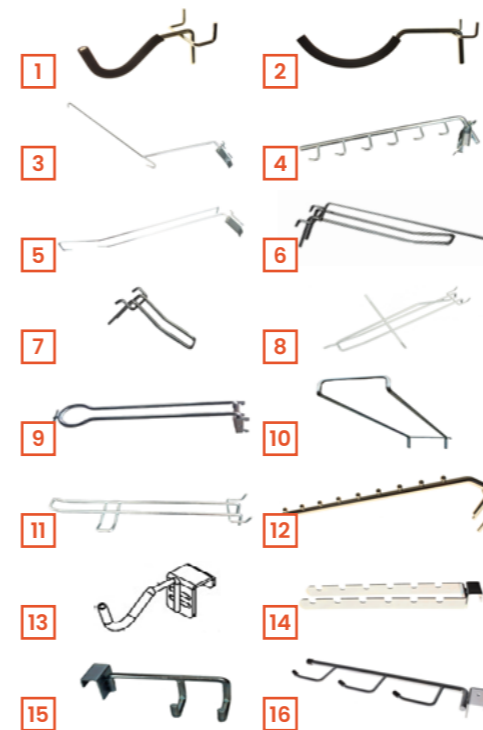

HOOKS FOR SPECIFIC USE*

	Ref.Code	BoxQ	€
SINGLE HOOKS			
1 Machine	1HA.MK.10484	200	€ 1,40
2 Machine Hook big L180/6mm with rubber	1HA.MG.18064	200	€ 1,86
CLASPHOOKS			
3 Clasphook for angled display L300mm	1HK.CC.16483	100	€ 3,92
4 Clasphook L300/8mm + 6Hooks 6mm	1HK.C6.30083	50	€ 2,85
5 Clasphook for level L350/4.8mm	1HK.CW.35483	50	€ 4,17
DOUBLE HOOKS			
6 Double hook Mesh L200/4.8mm + T-Bar	1HR.DT.20484	50	€ 2,78
7 Double hook Mesh L300/4.8mm	1HR.DO.30484	50	€ 2,16
8 Double hook for Glasses L300mm	1HA.CL.30484	100	€ 3,94
9 Double hook SL L300/8mm round end 60mm	1HS.CR.30084	50	€ 3,08
10 Brush hook closed L500mm x W95mm	1HA.CB.5008G	30	€ 4,56
11 Double tool hook L300/4.8mm with sidehook	1HA.CZ.30484	50	€ 2,54
CROSSBAR HOOKS			
12 Hook 45° for confection 49/12	1HE.KS.4912B	1	€ 24,58
13 Machine hook L100/4.8mm with rubber	1HD.MK.1048A	200	€ 1,95
14 Tool holder L300mm 2 sided	1HD.CT.3060A	20	€ 8,89
15 Tool hook L200/8mm + 2 hooks	1HD.G2.2008A	50	€ 9,95
16 Tool hook L300/10mm + 3 hooks	1HD.G3.3010A	50	€ 6,60